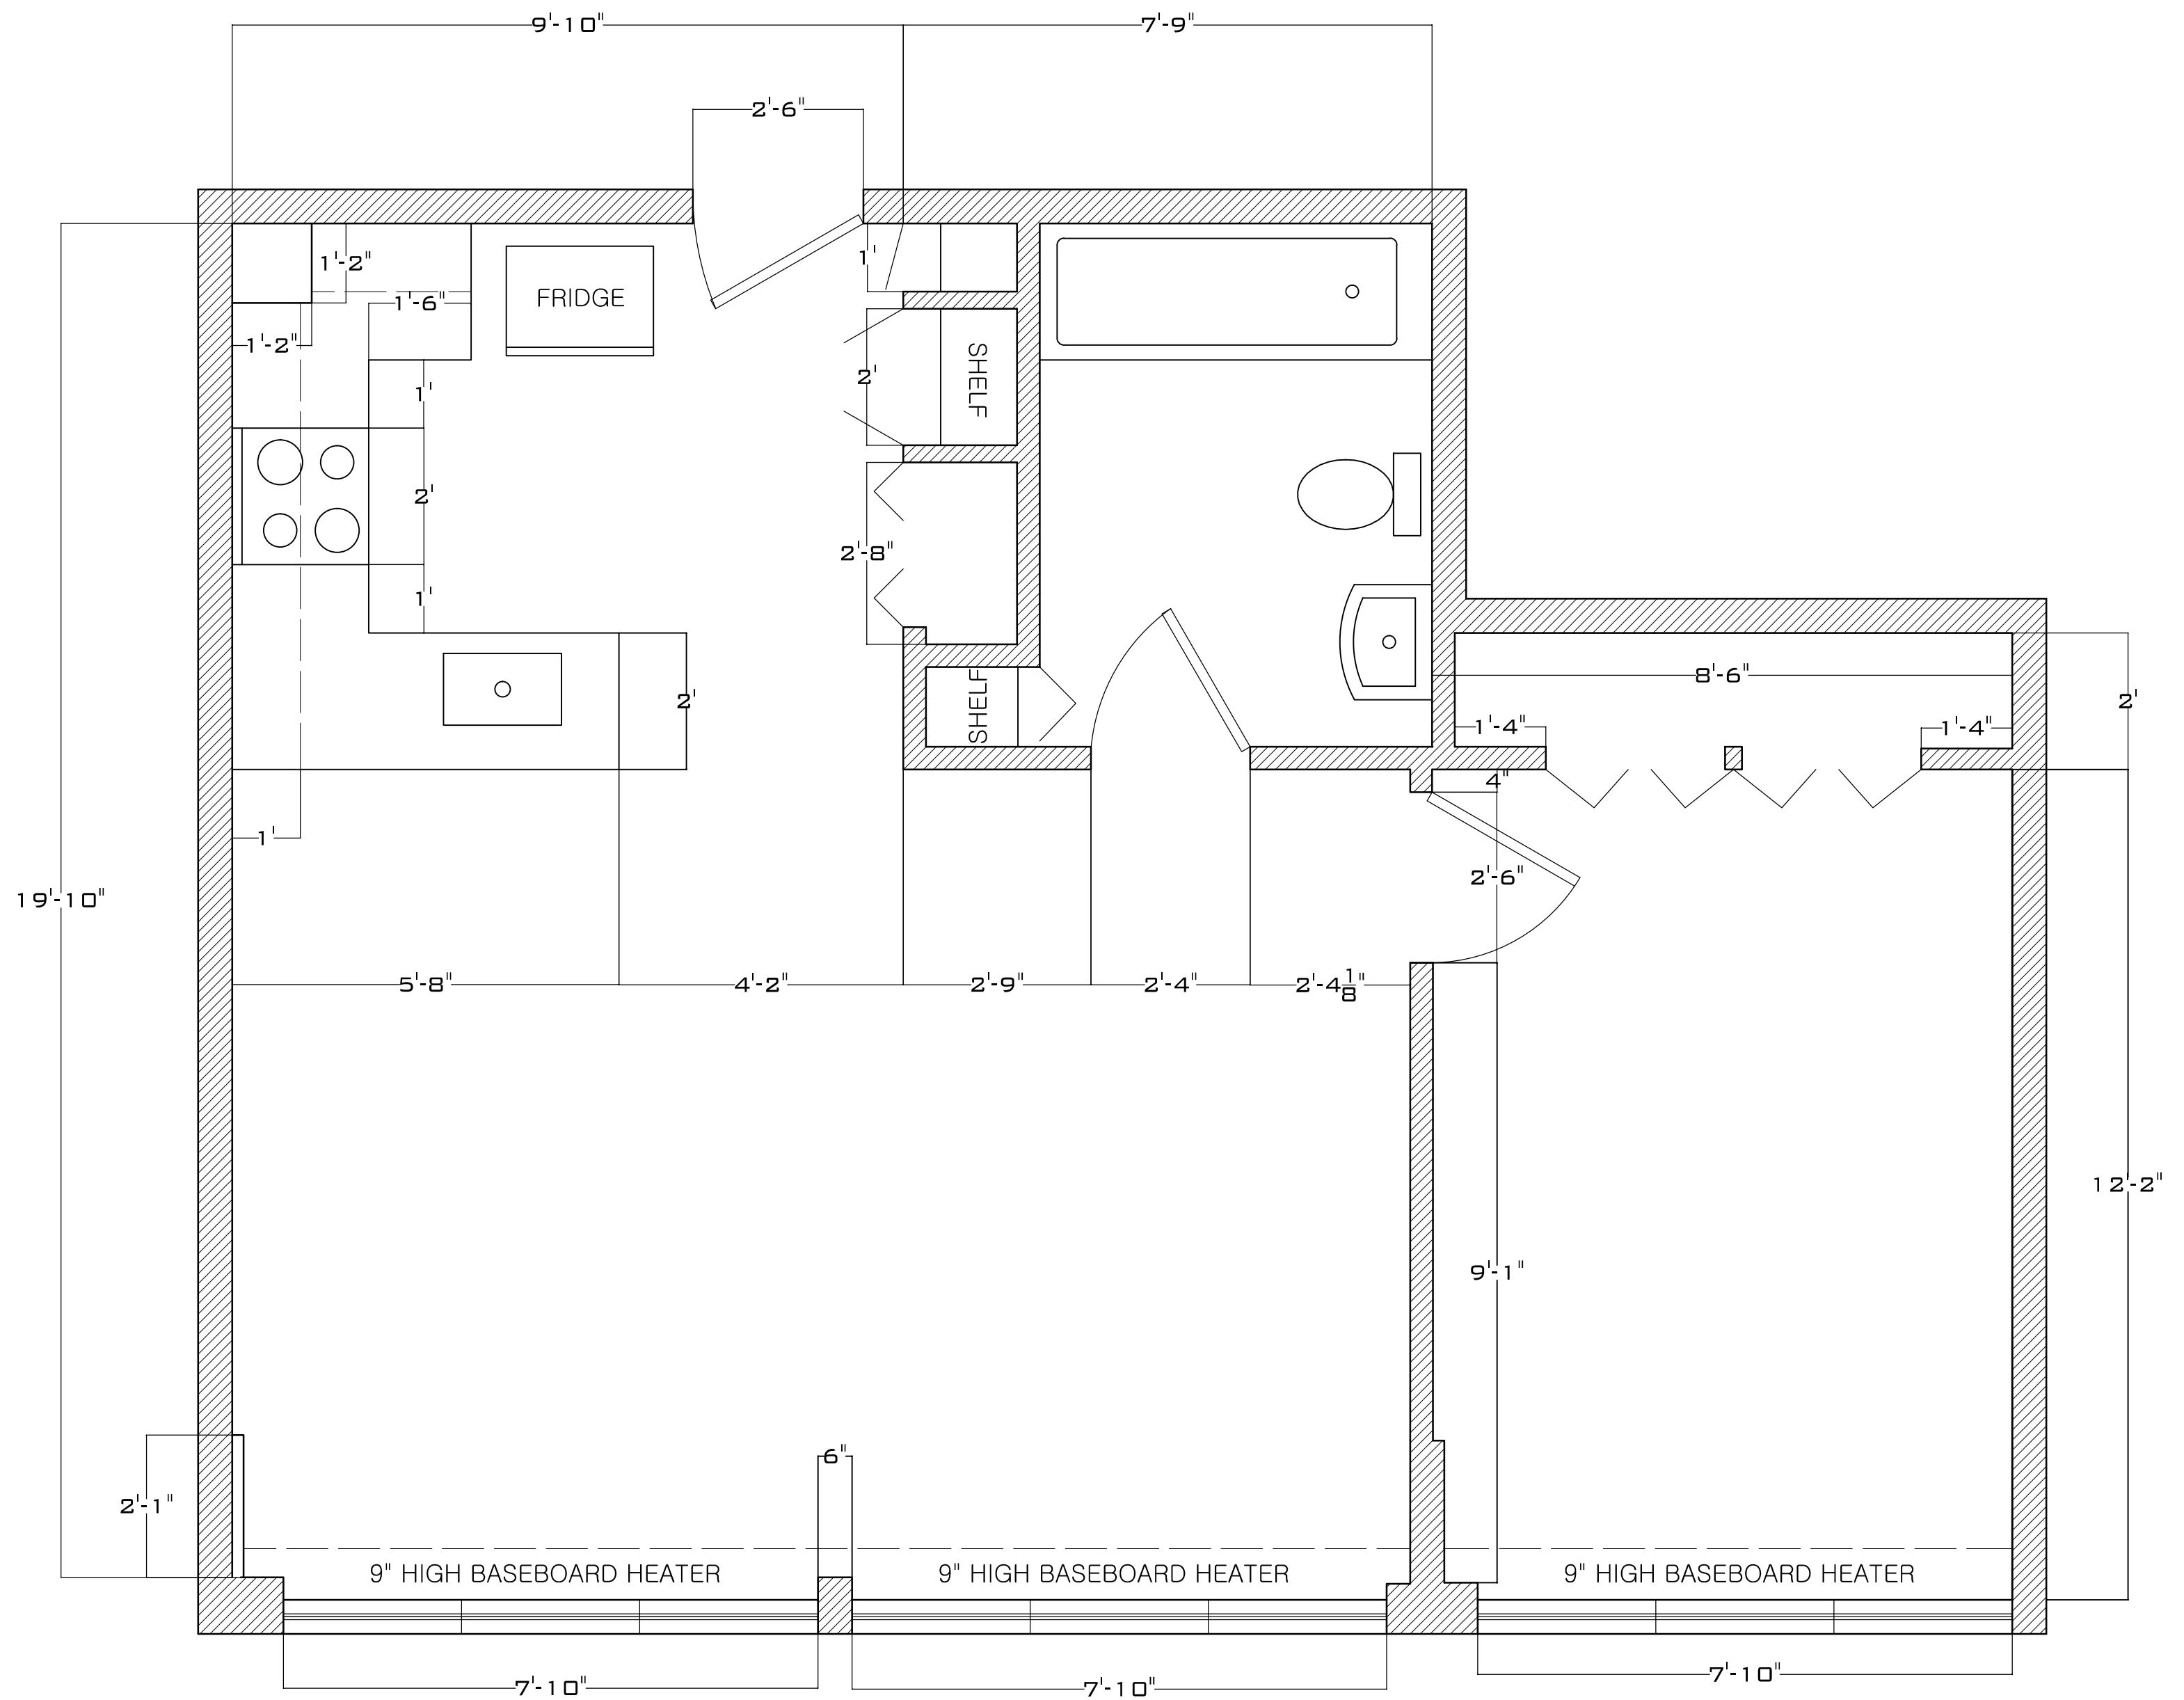

1 BEDROOM SUITE

Square ft = 468.23